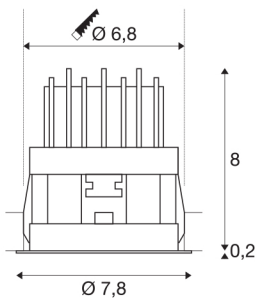

## HORN MAGNA

LED outdoor recessed ceiling light, black, 3000K, 25°

The HORN MAGNA rigid LED recessed spot is made from aluminium and is an LED light solution for applications where point accent lighting and a low installation depth are required. The warm-white power LED provides the required illumination strength. To operate, the spot needs a suitable constant current driver rated at 500mA. This luminaire contains built-in LED lamps.

## TECHNICAL DATA

Item no.:	1002592
Secondary power / secondary voltage	500mA
Height	8.2 cm
Diameter	7.8 cm
Installation diameter	6.8 cm
Installation depth	9 cm
Net weight	0.153 kg
Gross weight	0.213 kg
IP Code	IP 20
Safety class	III
Assembly	Recessed
Assembly details	Ceiling, Wall
Lumen	445 lm
Colour temperature	3000 Kelvin
Beam angle	25 °
Color	black
CRI	80
LXXBXX data	L70B50
Minimum ambient temperature	-25 °C
Maximum ambient temperature	30 °C
BIG WHITE Page	375