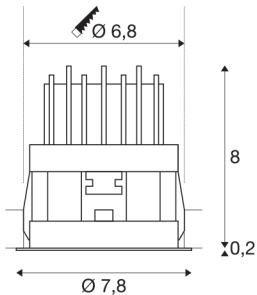

HORN MAGNA

LED outdoor recessed ceiling light, black/gold, 3000K, 25°

The HORN MAGNA rigid LED recessed spot is made from aluminium and is an LED light solution for applications where point accent lighting and a low installation depth are required. The warm-white power LED provides the required illumination strength. To operate, the spot needs a suitable constant current driver rated at 500mA. This luminaire contains built-in LED lamps.

TECHNICAL DATA

Item no.:	1002594
Secondary power / secondary voltage	500mA
Height	8.2 cm
Diameter	7.8 cm
Installation diameter	6.8 cm
Installation depth	9 cm
Net weight	0.152 kg
Gross weight	0.215 kg
IP Code	IP 20
Safety class	III
Assembly	Recessed
Assembly details	Ceiling, Wall
Lumen	570 lm
Colour temperature	3000 Kelvin
Beam angle	25 °
Color	black
CRI	80
LXXBXX data	L70B50
Minimum ambient temperature	-25 °C
Maximum ambient temperature	30 °C
BIG WHITE Page	375