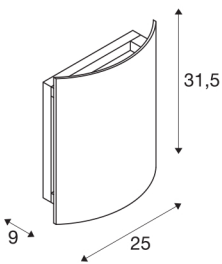

LED SAIL WL

LED outdoor surface-mounted wall light, 3000K, anthracite, IP54

The 360° radiating LED SAIL recessed wall light is extremely suitable for outdoors because of the high IP protection class. Manufactured from aluminium and steel, the fitting is supplied ready for direct connection to 230V mains supply, thanks to the incorporated driver. LED SAIL is available with a white or anthracite finish. This luminaire contains built-in LED lamps.

TECHNICAL DATA

Item no.:	1002605
Primary nominal voltage	200-240V ~50Hz mA/V
Width	25 cm
Height	31.5 cm
Depth	9 cm
Net weight	1.873 kg
Gross weight	2.4 kg
IP Code	IP 54
Safety class	I
Impact resistance class	IK06
Impact resistance	1 Joule
Assembly	Surface
Assembly details	Wall
Wattage	18 W
Lumen	400 lm
Colour temperature	3000 Kelvin
Beam angle	70 °
Color	anthracite
CRI	80
BIG WHITE Page	655