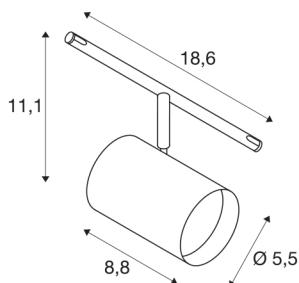

TENSEO NOBLO

cable luminaire for low voltage cable system 2700K chrome

The NOBLO rotating and swivelling LED spotlight for the TENSEO low-voltage cable system. The luminaire impresses with its slim design and is therefore ideal for modern lighting concepts. The luminaire is made from aluminium and equipped with a Premium LED module.

TECHNICAL DATA

Item no.:	1002696
Primary nominal voltage	12V ~50Hz mA/V
Length	8.8 cm
Width	18.6 cm
Height	11.1 cm
Diameter	5.5 cm
Net weight	0.355 kg
Gross weight	0.541 kg
IP Code	IP 20
Safety class	III
Assembly	Surface
Assembly details	Ceiling with Acc.
Wattage	8.5 W
Lumen	450 lm
Colour temperature	2700 Kelvin
Beam angle	36 °
Color	chrome
CRI	80
LXXBXX data	L70B50
Maximum ambient temperature	35 °C
BIG WHITE Page	506