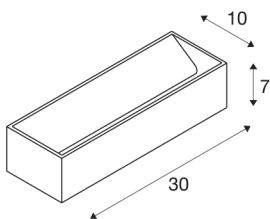

LOGS IN L Indoor LED recessed wall light black/-brass 3000K TRIAC dimmable

The distinctive LED UP/DOWN recessed wall light LOGS IN L is equipped with an ultra-modern, powerful LED which emits its controllable, warm white light indirectly. It is therefore excellent for glare-free lighting of stairs, staircases and rooms. The LOGS IN L has infinitely variable and completely flicker-free dimming due to the dim-to-warm function. Due to the operating device incorporated in the canopy, the electrical connection is made directly to the 230V mains power supply.

TECHNICAL DATA

| | |
|-------------------------------------|-----------------------------|
| Item no.: | 1002842 |
| Primary nominal voltage | 220-240V ~50/60Hz mA/V |
| Secondary power / secondary voltage | 500mA |
| Length | 30 cm |
| Height | 7 cm |
| Depth | 10 cm |
| Net weight | 1.341 kg |
| Gross weight | 1.569 kg |
| IP Code | IP 20 |
| Safety class | I |
| Assembly | Surface |
| Assembly details | Wall |
| Dimmable | Yes |
| Dimming technology | Leading edge, trailing edge |
| Wattage | 18 W |
| Lumen | 1100 lm |
| Colour temperature | 3000 Kelvin |
| Color | black |
| CRI | 90 |
| LXXBXX data | L70B50 |
| Maximum ambient temperature | 40 °C |
| BIG WHITE Page | 197 |