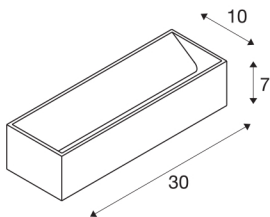

LOGS IN L Indoor LED recessed wall light aluminium/white 3000K TRIAC dimmable

The distinctive LED UP/DOWN recessed wall light LOGS IN L is equipped with an ultra-modern, powerful LED which emits its controllable, warm white light indirectly. It is therefore excellent for glare-free lighting of stairs, staircases and rooms. The LOGS IN L has infinitely variable and completely flicker-free dimming due to the dim-to-warm function. Due to the operating device incorporated in the canopy, the electrical connection is made directly to the 230V mains power supply.

TECHNICAL DATA

Item no.:	1002843
Primary nominal voltage	220-240V ~50/60Hz mA/V
Secondary power / secondary voltage	500mA
Length	30 cm
Height	7 cm
Depth	10 cm
Net weight	1.341 kg
Gross weight	1.577 kg
IP Code	IP 20
Safety class	I
Assembly	Surface
Assembly details	Wall
Dimmable	Yes
Dimming technology	Leading edge, trailing edge
Wattage	18 W
Lumen	1600 lm
Colour temperature	3000 Kelvin
Color	aluminium
CRI	90
LXXBXX data	L70B50
Maximum ambient temperature	40 °C
BIG WHITE Page	197