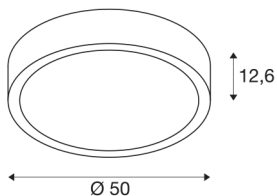

TECHNICAL DATA

Item no.:	1002858
Primary nominal voltage	200-240V ~50/60Hz mA/V
Secondary power / secondary voltage	24V
Height	12.6 cm
Diameter	50 cm
Net weight	4.914 kg
Gross weight	6.387 kg
IP Code	IP 20
Safety class	I
Assembly	Surface
Assembly details	Ceiling, Wall
Wattage	34 W
Lumen	2450 - 2750 lm
Colour temperature	2700-6500 Kelvin
Beam angle	110 °
CRI	80
UGR ≤	19
LXXBXX data	L70B50
Minimum ambient temperature	-20 °C
Maximum ambient temperature	40 °C
BIG WHITE Page	785