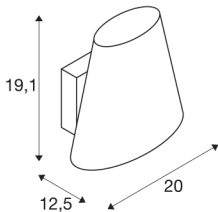

COUPA QT14

Indoor LED recessed wall light, chrome, frosted glass

The COUPA WL wall light impresses with a successful combination of chrome-plated steel and glass elements. As an extension to the COUPA FLEXLED, it provides the perfect solution for demanding installations. Equipped with a G9 socket, the luminaire is suitable for connecting directly to the 230V mains power supply.

TECHNICAL DATA

Item no.:	1002859
Socket	G9
Lamp	QT14
Number of sockets	1
Lamps included	No
Primary nominal voltage	220-240V ~50/60Hz mA/V
Length	20 cm
Width	12.5 cm
Height	19.1 cm
Net weight	1.218 kg
Gross weight	2.314 kg
IP Code	IP 20
Safety class	I
Assembly	Surface
Assembly details	Wall
Wattage	42 W
Color	chrome
BIG WHITE Page	222