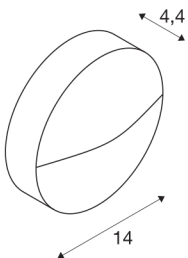

## DOWNUNDER OUT

round WL Outdoor LED recessed wall light, anthracite, 3000K

A wall-mounted light such as the DOWNUNDER OUT is protected against water jets from all directions and also against dust deposits. Protection category IP55 guarantees problem-free use outdoors. Here at SLV, we work hard on our service and our lights, to ensure that you are satisfied. This attitude and our commitment to quality and design have allowed us to enjoy success for almost 40 years. For this reason, we offer a 5-year warranty for our products.

## TECHNICAL DATA

|                                     |                        |
|-------------------------------------|------------------------|
| Item no.:                           | 1002868                |
| Primary nominal voltage             | 100-240V ~50/60Hz mA/V |
| Secondary power / secondary voltage | 500mA                  |
| Diameter                            | 14 cm                  |
| Depth                               | 4.4 cm                 |
| Net weight                          | 0.412 kg               |
| Gross weight                        | 0.495 kg               |
| IP Code                             | IP 65                  |
| Safety class                        | I                      |
| Assembly                            | Surface                |
| Assembly details                    | Wall                   |
| Wattage                             | 4.3 W                  |
| Lumen                               | 160 lm                 |
| Colour temperature                  | 3000/4000 Kelvin       |
| Color                               | anthracite             |
| CRI                                 | 80                     |
| LXXBXX data                         | L70B50                 |
| Minimum ambient temperature         | -20 °C                 |
| Maximum ambient temperature         | 40 °C                  |
| BIG WHITE Page                      | 648                    |