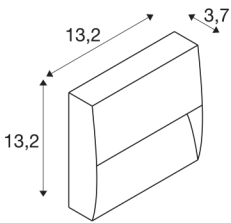

DOWNUNDER OUT

square WL Outdoor LED recessed wall light, anthracite, 3000K

A wall-mounted light such as the DOWNUNDER OUT is protected against water jets from all directions and also against dust deposits. Protection category IP55 guarantees problem-free use outdoors. For around 40 years, the brand SLV has stood for versatile lighting solutions with impressive quality, creative designs, and reasonable prices.

TECHNICAL DATA

Item no.:	1002869
Primary nominal voltage	100-240V ~50/60Hz mA/V
Secondary power / secondary voltage	500mA
Width	13.2 cm
Height	13.2 cm
Depth	3.7 cm
Net weight	0.461 kg
Gross weight	0.551 kg
IP Code	IP 65
Safety class	I
Assembly	Surface
Assembly details	Wall
Wattage	4.3 W
Lumen	160 lm
Colour temperature	3000/4000 Kelvin
Color	anthracite
CRI	80
LXXBXX data	L70B50
Minimum ambient temperature	-20 °C
Maximum ambient temperature	40 °C
BIG WHITE Page	648