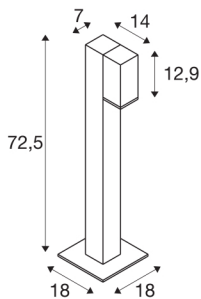

THEO PATHLIGHT

single, QPAR51 Outdoor floor, stand, anthracite

The THEO floor stand is made from aluminium and is equipped with a glass lamp cover. Thanks to the position of the one or two light outlets, the luminaire can be aligned in the best possible way. The luminaire is connected to the 230V mains power supply.

TECHNICAL DATA

Item no.:	1002870
Socket	GU10
Number of sockets	1
Primary nominal voltage	220-240V ~50/60Hz mA/V
Width	14 cm
Height	72.5 cm
Net weight	2.775 kg
Gross weight	3.871 kg
IP Code	IP 44
Safety class	I
Impact resistance class	IK02
Impact resistance	0,2 Joule
Assembly	Surface
Assembly details	Ground
Wattage	7 W
Color	anthracite
BIG WHITE Page	540