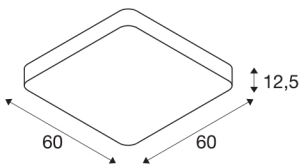

MEDO 60 SQUARE DALI

Indoor LED recessed ceiling light, white, 3000K

The MEDO 60 CL Square has a clear edge, and adds a square version to the MEDO series. Thanks to having an integrated premium LED, it provides bright and uniform illumination. The ceiling light can be converted into a pendant using a suspension kit, and is therefore also ideal for rooms with high ceilings. The built-in LED driver allows direct connection to a mains supply of 120V – 240V.

TECHNICAL DATA

Item no.:	1002882
Primary nominal voltage	220-240V ~50/60Hz mA/V
Secondary power / secondary voltage	1000mA
Length	60 cm
Width	60 cm
Height	12.5 cm
Net weight	6.308 kg
Gross weight	7.894 kg
IP Code	IP 20
Safety class	I
Assembly	Surface
Assembly details	Ceiling,Ceiling with Acc.
Dimmable	Yes
Dimming technology	DALI
Wattage	39 W
Lumen	3800 lm
Colour temperature	3000 Kelvin
Beam angle	105 °
Color	white
CRI	80
UGR ≤	22
LXXBXX data	L70B50