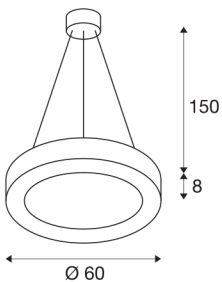

MEDO RING 60 DALI

Indoor LED pendant, black, 3000K

As well as having an appealing design, the modern MEDO RING impresses with efficient and powerful LED modules that are also dimmable. The aluminium frame is fitted with an acrylic glass cover which provides bright and uniform illumination. Its 1.5 metre pendant length makes it ideal for rooms with high ceilings. The built-in LED driver makes direct connection to a 120V to 240V mains supply possible.

TECHNICAL DATA

Item no.:	1002890
Number of different light outlets	1
Primary nominal voltage	220-240V ~50/60Hz mA/V
Secondary power / secondary voltage	700mA
Pendant length	150 cm
Height	8 cm
Diameter	60 cm
Net weight	4.96 kg
Gross weight	6.113 kg
IP Code	IP 20
Safety class	I
Assembly	Surface
Assembly details	Ceiling
Dimmable	Yes
Dimming technology	DALI
Wattage	34 W
Lumen	2000 lm
Colour temperature	3000 Kelvin
Beam angle	105 °
Color	black
CRI	80
UGR ≤	22