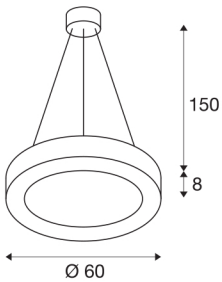

MEDO RING 60 DALI

Indoor LED pendant, white, 3000K

As well as having an appealing design, the modern MEDO RING impresses with efficient and powerful LED modules that are also dimmable. The aluminium frame is fitted with an acrylic glass cover which provides bright and uniform illumination. Its 1.5 metre pendant length makes it ideal for rooms with high ceilings. The built-in LED driver makes direct connection to a 120V to 240V mains supply possible.

TECHNICAL DATA

| | |
|-------------------------------------|------------------------|
| Item no.: | 1002891 |
| Number of different light outlets | 1 |
| Primary nominal voltage | 220-240V ~50/60Hz mA/V |
| Secondary power / secondary voltage | 700mA |
| Pendant length | 150 cm |
| Height | 8 cm |
| Diameter | 60 cm |
| Net weight | 5.032 kg |
| Gross weight | 6.282 kg |
| IP Code | IP 20 |
| Safety class | I |
| Assembly | Surface |
| Assembly details | Ceiling |
| Dimmable | Yes |
| Dimming technology | DALI |
| Wattage | 34 W |
| Lumen | 2095 lm |
| Colour temperature | 3000 Kelvin |
| Beam angle | 105 ° |
| Color | white |
| CRI | 80 |
| UGR ≤ | 22 |