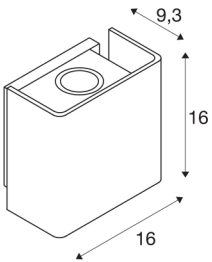

MANA OUT

Outdoor recessed wall light, anthracite, 3000K, IP65, dimmable

The elegant up/down MANA OUT WL wall light has an aluminium structure and is equipped with warm-white high-performance LEDs. Because of the built-in LED driver, the electrical connection of the luminaire, which is available in rust and anthracite, is made directly to a 230V mains power supply. This luminaire contains built-in LED lamps.

TECHNICAL DATA

Item no.:	1002900
Primary nominal voltage	220-240V ~50/60Hz mA/V
Secondary power / secondary voltage	500mA
Length	16 cm
Width	16 cm
Height	9.3 cm
Net weight	1.486 kg
Gross weight	1.95 kg
IP Code	IP 65
Safety class	I
Impact resistance class	IK02
Impact resistance	0,2 Joule
Assembly	Surface
Assembly details	Wall
Dimmable	Yes
Dimming technology	trailing edge
Wattage	11 W
Lumen	650 lm
Colour temperature	3000 Kelvin
Beam angle	60 °
Color	anthracite
CRI	80