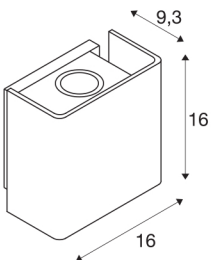

## MANA OUT

Outdoor recessed wall light, rust, 3000K, IP65, dimmable

The elegant up/down MANA OUT WL wall light has an aluminium structure and is equipped with warm-white high-performance LEDs. Because of the built-in LED driver, the electrical connection of the luminaire, which is available in rust and anthracite, is made directly to a 230V mains power supply. This luminaire contains built-in LED lamps.

## TECHNICAL DATA

Item no.:	1002902
Primary nominal voltage	220-240V ~50/60Hz mA/V
Secondary power / secondary voltage	500mA
Length	16 cm
Width	16 cm
Height	9.3 cm
Net weight	2.638 kg
Gross weight	3.095 kg
IP Code	IP 65
Safety class	I
Impact resistance class	IK02
Impact resistance	0,2 Joule
Assembly	Surface
Assembly details	Wall
Dimmable	Yes
Dimming technology	trailing edge
Wattage	11 W
Lumen	650 lm
Colour temperature	3000 Kelvin
Beam angle	60 °
Color	rust
CRI	80