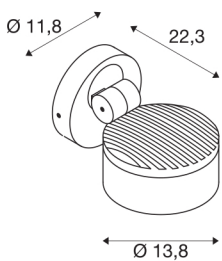

TECHNICAL DATA

Item no.:	1002903
Primary nominal voltage	220-240V ~50/60Hz mA/V
Secondary power / secondary voltage	350mA
Height	22.3 cm
Diameter	13.8 cm
Net weight	1.248 kg
Gross weight	1.549 kg
IP Code	IP 65
Safety class	I
Impact resistance class	IK02
Impact resistance	0,2 Joule
Assembly	Surface
Assembly details	Ceiling,Wall
Dimmable	Yes
Dimming technology	trailing edge
Number of through-wires	20
Wattage	14.5 W
Lumen	1000 lm
Colour temperature	3000/4000 Kelvin
Beam angle	95 °
Color	anthracite
CRI	80