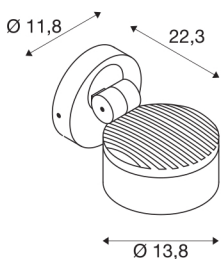

## TECHNICAL DATA

|                                     |                        |
|-------------------------------------|------------------------|
| Item no.:                           | 1002904                |
| Primary nominal voltage             | 220-240V ~50/60Hz mA/V |
| Secondary power / secondary voltage | 350mA                  |
| Height                              | 22.3 cm                |
| Diameter                            | 13.8 cm                |
| Net weight                          | 1.291 kg               |
| Gross weight                        | 1.604 kg               |
| IP Code                             | IP 54                  |
| Safety class                        | I                      |
| Impact resistance class             | IK02                   |
| Impact resistance                   | 0,2 Joule              |
| Assembly                            | Surface                |
| Assembly details                    | Ceiling,Wall           |
| Dimmable                            | Yes                    |
| Dimming technology                  | trailing edge          |
| Number of through-wires             | 20                     |
| Wattage                             | 14.5 W                 |
| Lumen                               | 1000 lm                |
| Colour temperature                  | 3000/4000 Kelvin       |
| Beam angle                          | 95 °                   |
| Color                               | anthracite             |
| CRI                                 | 80                     |