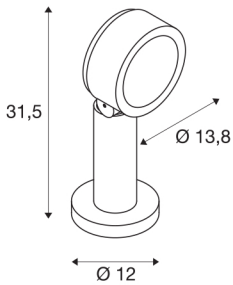

ESKINA Pole

Outdoor floor stand, anthracite, 3000/4000K, IP65, dimmable

A new family in the SLV lighting world! We are providing you with an integrated outdoor lighting solution with the ESKINA family. Regardless of whether it is a floor stand, a wall and ceiling light or a display fitting. You will find the right light for any application. All of the luminaires can be operated with 3000 K or 4000 K. Versions with motion sensors are also available.

TECHNICAL DATA

Item no.:	1002906
Primary nominal voltage	220-240V ~50/60Hz mA/V
Secondary power / secondary voltage	350mA
Height	31.5 cm
Diameter	13.8 cm
Net weight	1.542 kg
Gross weight	1.815 kg
IP Code	IP 65
Safety class	I
Impact resistance class	IK04
Impact resistance	0,5 Joule
Assembly	Surface
Assembly details	Ground
Dimmable	Yes
Dimming technology	trailing edge
Wattage	14.5 W
Lumen	1000 lm
Colour temperature	3000/4000 Kelvin
Beam angle	95 °
Color	anthracite
CRI	80
LXXBXX data	L70B50