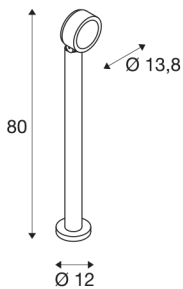

## ESKINA Pole

Outdoor floor stand, anthracite, 3000/4000K, IP65, dimmable

A new family in the SLV lighting world! We are providing you with an integrated outdoor lighting solution with the ESKINA family. Regardless of whether it is a floor stand, a wall and ceiling light or a display fitting. You will find the right light for any application. All of the luminaires can be operated with 3000 K or 4000 K. Versions with motion sensors are also available.

## TECHNICAL DATA

Item no.:	1002907
Primary nominal voltage	220-240V ~50/60Hz mA/V
Secondary power / secondary voltage	350mA
Height	80 cm
Diameter	13.8 cm
Net weight	2.019 kg
Gross weight	2.804 kg
IP Code	IP 65
Safety class	I
Impact resistance class	IK02
Impact resistance	0,2 Joule
Assembly	Surface
Assembly details	Ground
Dimmable	Yes
Dimming technology	trailing edge
Wattage	14.5 W
Lumen	1000 lm
Colour temperature	3000/4000 Kelvin
Beam angle	95 °
Color	anthracite
CRI	80
LXXBXX data	L70B50