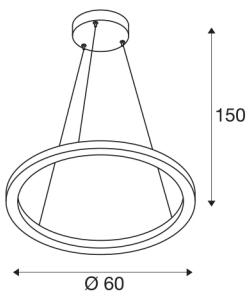

ONE 60 DALI

Indoor LED pendant, white, 3000/4000K

The modern design of the ONE light family attracts all eyes. With an LED lifespan of approximately 30,000 hours, the circular lights are also extremely sustainable. The ONE 60 DALI Indoor LED pendant light white also provides a particularly pleasant, DALI dimmable light that is adjustable in height. Added to this is the high CRI of over 80 for true-to-life colour reproduction. At the same time, it is low-maintenance and not only made for the hotel industry and gastronomy, but also for elegantly furnished living rooms. When will you test out the benefits of SLV's impressive indoor lights?

TECHNICAL DATA

Item no.:	1002910
Primary nominal voltage	220-240V ~50/60Hz mA/V
Secondary power / secondary voltage	600mA
Pendant length	300 cm
Height	3 cm
Diameter	60 cm
Net weight	1.888 kg
Gross weight	3.772 kg
IP Code	IP 20
Safety class	I
Assembly	Surface
Assembly details	Ceiling
Dimmable	Yes
Dimming technology	DALI
Wattage	24 W
Lumen	1550 lm
Colour temperature	3000/4000 Kelvin
Color	white
CRI	90
LXXBXX data	L70B50
Minimum ambient temperature	-20 °C
Maximum ambient temperature	50 °C