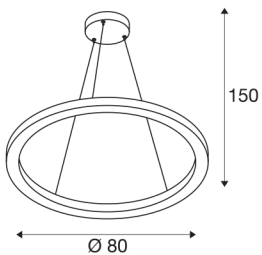

TECHNICAL DATA

Item no.:	1002911
Primary nominal voltage	220-240V ~50/60Hz mA/V
Secondary power / secondary voltage	800mA
Pendant length	300 cm
Height	3 cm
Diameter	80 cm
Net weight	2.172 kg
Gross weight	4.906 kg
IP Code	IP 20
Safety class	I
Assembly	Surface
Assembly details	Ceiling
Dimmable	Yes
Dimming technology	DALI
Wattage	32 W
Lumen	2140 lm
Colour temperature	3000/4000 Kelvin
Color	black
CRI	90
LXXBXX data	L70B50
Minimum ambient temperature	-20 °C
Maximum ambient temperature	50 °C