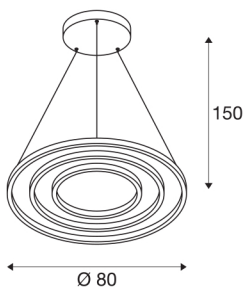

## ONE TRIPLE DALI

Indoor LED pendant, black, 3000/4000K

Reduced, modern and elegant, the design of the ONE light family attracts all eyes. With their expected LED lifespan of 30,000, the circular lights are also extremely sustainable. Use the ONE TRIPLE DALI Indoor LED pendant light black for a particularly pleasant, DALI dimmable light that is adjustable in height. With a CRI above 80, it provides natural colour reproduction. The low-maintenance light is equally suitable for the hotel industry and gastronomy as well as for living spaces. When will you test out the benefits of SLV's impressive indoor lights?

## TECHNICAL DATA

Item no.:	1002913
Primary nominal voltage	220-240V ~50/60Hz mA/V
Secondary power / secondary voltage <sup>e</sup>	1700mA
Pendant length	300 cm
Height	3 cm
Diameter	80 cm
Net weight	4.601 kg
Gross weight	7.448 kg
IP Code	IP 20
Safety class	I
Assembly	Surface
Assembly details	Ceiling
Dimmable	Yes
Dimming technology	DALI
Wattage	64 W
Lumen	4200 lm
Colour temperature	3000/4000 Kelvin
Color	black
CRI	90
LXXBXX data	L70B50
Minimum ambient temperature	-25 °C
Maximum ambient temperature	50 °C