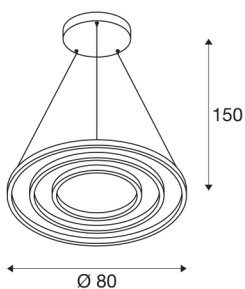

## ONE TRIPLE DALI

Indoor LED pendant, white, 3000/4000K

Reduced, modern and elegant, the design of the ONE light family attracts all eyes. At the same time, the circular lights are also extremely sustainable thanks to their expected LED lifespan of 30,000 hours. The ONE TRIPLE DALI Indoor LED pendant light white also provides a particularly pleasant, DALI dimmable light that is adjustable in height. The high CRI above 80 ensures optimal colour reproduction. The low-maintenance light is equally suitable for the hotel industry and gastronomy as well as for living spaces. When will you test out the benefits of SLV's impressive indoor lights?

## TECHNICAL DATA

Item no.:	1002914
Primary nominal voltage	220-240V ~50/60Hz mA/V
Secondary power / secondary voltage	1700mA
Pendant length	300 cm
Height	3 cm
Diameter	80 cm
Net weight	4.635 kg
Gross weight	7.181 kg
IP Code	IP 20
Safety class	I
Assembly	Surface
Assembly details	Ceiling
Dimmable	Yes
Dimming technology	DALI
Wattage	64 W
Lumen	4200 lm
Colour temperature	3000/4000 Kelvin
Color	white
CRI	90
LXXBXX data	L70B50
Minimum ambient temperature	-25 °C
Maximum ambient temperature	50 °C