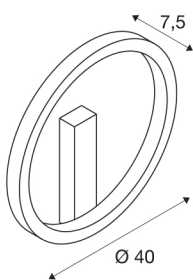

## ONE 40 DALI

Indoor LED recessed wall light, white, 3000/4000K

Reduced, modern and elegant, the design of the ONE light family attracts all eyes. At the same time, the circular lights are also extremely sustainable thanks to their expected LED lifespan of 30,000 hours. Use the ONE 40 DALI Indoor LED wall-mounted light white for a particularly pleasant, DALI dimmable light that is switchable in light colour. In addition, the light, which can be aligned in different room dimensions, offers a high colour reproduction index of over 80. The low-maintenance light is equally suitable for the hotel industry and gastronomy as well as for living spaces. Experience light with SLV – your reliable partner for all kinds of indoor lights for 40 years.

## TECHNICAL DATA

Item no.:	1002917
Primary nominal voltage	220-240V ~50/60Hz mA/V
Secondary power / secondary voltage	350mA
Diameter	40 cm
Depth	7.5 cm
Net weight	1.161 kg
Gross weight	2.01 kg
IP Code	IP 20
Safety class	I
Assembly	Surface
Assembly details	Ceiling, Wall
Dimmable	Yes
Dimming technology	DALI
Wattage	14 W
Lumen	730 lm
Colour temperature	3000/4000 Kelvin
Color	white
CRI	90
LXXBXX data	L70B50
Minimum ambient temperature	-20 °C
Maximum ambient temperature	50 °C
BIG WHITE Page	771