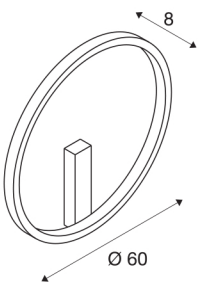

ONE 60 DALI

Indoor LED wall-mounted light, black, 3000/4000K

Reduced, modern and elegant, the design of the ONE light family attracts all eyes. With an LED lifespan of 30,000 hours, the circular lights are also extremely sustainable. The ONE 60 DALI Indoor LED wall-mounted light black also provides a particularly pleasant, DALI dimmable light that is switchable in terms of light colour. The high CRI of over 80 ensures true-to-life colour reproduction of the light, which can be aligned in different room dimensions. The low-maintenance light is equally suitable for the hotel industry and gastronomy as well as for living spaces. Experience ONE in action and convince yourself of a successful lighting experience.

TECHNICAL DATA

Item no.:	1002918
Primary nominal voltage	220-240V ~50/60Hz mA/V
Secondary power / secondary voltage	600mA
Diameter	60 cm
Depth	8 cm
Net weight	1.605 kg
Gross weight	3.274 kg
IP Code	IP 20
Safety class	I
Assembly	Surface
Assembly details	Ceiling, Wall
Dimmable	Yes
Dimming technology	DALI
Wattage	24 W
Lumen	1430 lm
Colour temperature	3000/4000 Kelvin
Color	black
CRI	90
LXXBXX data	L70B50
Minimum ambient temperature	-20 °C
Maximum ambient temperature	50 °C
BIG WHITE Page	771