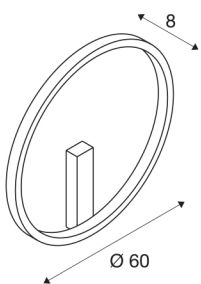

ONE 60 DALI

Indoor LED wall-mounted light, white, 3000/4000K

The modern design of the ONE light family attracts all eyes. With an LED lifespan of approximately 30,000 hours, the circular lights are also extremely sustainable. The ONE 60 DALI Indoor LED wall-mounted light white also provides a particularly pleasant, DALI dimmable light that is switchable for the light colour. The high CRI of over 90 ensures true-to-life colour reproduction of the light, which can be aligned in various room dimensions. At the same time, it requires little maintenance and is ideal not only for the hotel industry and gastronomy, but also for stylishly furnished living rooms. Experience light with SLV – your reliable partner for all kinds of indoor lights for 40 years.

TECHNICAL DATA

Item no.:	1002919
Primary nominal voltage	220-240V ~50/60Hz mA/V
Secondary power / secondary voltage	600mA
Diameter	60 cm
Depth	8 cm
Net weight	1.618 kg
Gross weight	3.24 kg
IP Code	IP 20
Safety class	I
Assembly	Surface
Assembly details	Ceiling, Wall
Dimmable	Yes
Dimming technology	DALI
Wattage	24 W
Lumen	1430 lm
Colour temperature	3000/4000 Kelvin
Color	white
CRI	90
LXXBXX data	L70B50
Minimum ambient temperature	-20 °C
Maximum ambient temperature	50 °C
BIG WHITE Page	771