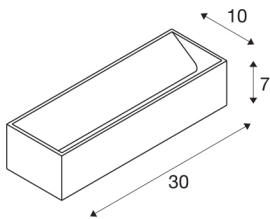

LOGS IN L

Indoor LED recessed wall light, black/gold, 2000-3000-K, DIM-TO-WARM

The distinctive LED UP/DOWN recessed wall light LOGS IN L is equipped with an ultra-modern, powerful LED which emits its controllable, warm white light indirectly. It is therefore excellent for glare-free lighting of stairs, staircases and rooms. The LOGS IN L has infinitely variable and completely flicker-free dimming due to the dim-to-warm function. Due to the operating device incorporated in the canopy, the electrical connection is made directly to the 230V mains power supply.

TECHNICAL DATA

Item no.:	1002928
Primary nominal voltage	220-240V ~50/60Hz mA/V
Secondary power / secondary voltage	500mA
Length	30 cm
Height	7 cm
Depth	10 cm
Net weight	1.338 kg
Gross weight	1.556 kg
IP Code	IP 20
Safety class	I
Assembly	Surface
Assembly details	Wall
Dimmable	Yes
Dimming technology	Leading edge, trailing edge
Wattage	21 W
Lumen	1000 lm
Colour temperature	2000-3000 Kelvin
Color	black
CRI	90
LXXBXX data	L70B50
Maximum ambient temperature	40 °C
BIG WHITE Page	197