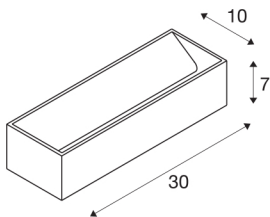

## LOGS IN L

Indoor LED recessed wall light, white, 2000-3000K, DIM-TO-WARM

The distinctive LED UP/DOWN recessed wall light LOGS IN L is equipped with an ultra-modern, powerful LED which emits its controllable, warm white light indirectly. It is therefore excellent for glare-free lighting of stairs, staircases and rooms. The LOGS IN L has infinitely variable and completely flicker-free dimming due to the dim-to-warm function. Due to the operating device incorporated in the canopy, the electrical connection is made directly to the 230V mains power supply.

## TECHNICAL DATA

Item no.:	1002929
Primary nominal voltage	220-240V ~50/60Hz mA/V
Secondary power / secondary voltage	500mA
Length	30 cm
Height	7 cm
Depth	10 cm
Net weight	1.347 kg
Gross weight	1.574 kg
IP Code	IP 20
Safety class	I
Assembly	Surface
Assembly details	Wall
Dimmable	Yes
Dimming technology	Leading edge, trailing edge
Wattage	21 W
Lumen	1390 lm
Colour temperature	2000-3000 Kelvin
Color	white
CRI	90
LXXBXX data	L70B50
Maximum ambient temperature	40 °C
BIG WHITE Page	197