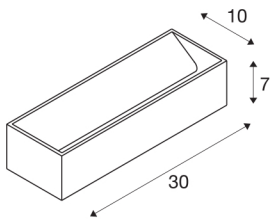

LOGS IN L

Indoor LED recessed wall light, alu/white, 2000-3000K, DIM-TO-WARM

The distinctive LED UP/DOWN recessed wall light LOGS IN L is equipped with an ultra-modern, powerful LED which emits its controllable, warm white light indirectly. It is therefore excellent for glare-free lighting of stairs, staircases and rooms. The LOGS IN L has infinitely variable and completely flicker-free dimming due to the dim-to-warm function. Due to the operating device incorporated in the canopy, the electrical connection is made directly to the 230V mains power supply.

TECHNICAL DATA

Item no.:	1002930
Primary nominal voltage	220-240V ~50/60Hz mA/V
Secondary power / secondary voltage	500mA
Length	30 cm
Height	7 cm
Depth	10 cm
Net weight	1.34 kg
Gross weight	1.564 kg
IP Code	IP 20
Safety class	I
Assembly	Surface
Assembly details	Wall
Dimmable	Yes
Dimming technology	Leading edge, trailing edge
Wattage	21 W
Lumen	1390 lm
Colour temperature	2000-3000 Kelvin
Color	aluminium
CRI	90
LXXBXX data	L70B50
Maximum ambient temperature	40 °C
BIG WHITE Page	197