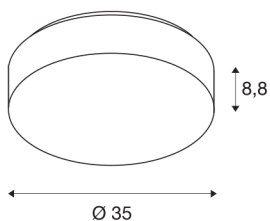

LIPSY 40 DRUM DALI CW

LED Indoor surface-mounted wall and ceiling light, white, 3000/4000K

Because of their timeless and discreet design, the wall and ceiling lights in the LIPSY DRUM DALI series are a popular lighting solution for a wide range of applications. The steel and acrylic glass luminaires come in a variety of housing sizes. The wide beam characteristic creates homogeneous lighting in combination with the powerful LED module. The built-in DALI-compatible LED driver makes it possible to connect directly to a 230V mains power supply. The light colour of the product can be switched between 3000K and 4000K.

TECHNICAL DATA

Item no.:	1002940
Primary nominal voltage	220-240V ~50/60Hz mA/V
Secondary power / secondary voltage	500mA
Height	8.8 cm
Diameter	35 cm
Net weight	0.876 kg
Gross weight	1.385 kg
IP Code	IP 44
Safety class	I
Assembly	Surface
Assembly details	Ceiling, Wall
Dimmable	Yes
Dimming technology	DALI
Wattage	18 W
Lumen	2300 lm
Colour temperature	3000/4000 Kelvin
Beam angle	120 °
Color	white
CRI	80
LXXBXX data	L70B50
Minimum ambient temperature	0 °C
Maximum ambient temperature	40 °C