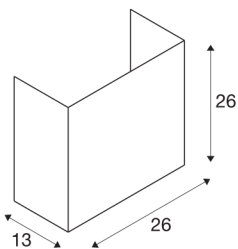

ACCANTO SQUARE E27

Indoor surface-mounted wall light black

Stylishly manufactured steel and textile elements give the ACCANTO wall light its unmistakable charm. The textile lampshade with the rectangular design, which is available in white or black, ensures that the lamp which is used has homogeneous lighting attributes. We give you the choice thanks to the installed E27 lamp socket. Regardless of whether you want to use an LED lamp, an energy-saving lamp, or a normal commercial incandescent lamp. The wall light is supplied ready for connection to a 230V mains power supply.

TECHNICAL DATA

Item no.:	1002942
Socket	E27
Number of sockets	1
Primary nominal voltage	220-240V ~50/60Hz mA/V
Length	26 cm
Height	26 cm
Depth	13 cm
Net weight	0.697 kg
Gross weight	1.106 kg
IP Code	IP 20
Safety class	I
Assembly	Surface
Assembly details	Wall
Wattage	40 W
Color	black
Maximum ambient temperature	40 °C
BIG WHITE Page	221