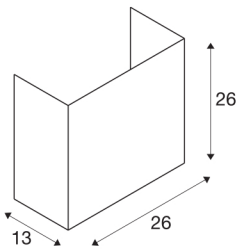

ACCANTO SQUARE E27

Indoor surface-mounted wall light white

Stylishly manufactured steel and textile elements give the ACCANTO wall light its unmistakable charm. The textile lampshade with the rectangular design, which is available in white or black, ensures that the lamp which is used has homogeneous lighting attributes. We give you the choice thanks to the installed E27 lamp socket. Regardless of whether you want to use an LED lamp, an energy-saving lamp, or a normal commercial incandescent lamp. The wall light is supplied ready for connection to a 230V mains power supply.

TECHNICAL DATA

Item no.:	1002943
Socket	E27
Number of sockets	1
Primary nominal voltage	220-240V ~50/60Hz mA/V
Length	26 cm
Height	26 cm
Depth	13 cm
Net weight	0.692 kg
Gross weight	1.104 kg
IP Code	IP 20
Safety class	I
Assembly	Surface
Assembly details	Wall
Wattage	40 W
Color	white
Maximum ambient temperature	40 °C
BIG WHITE Page	221