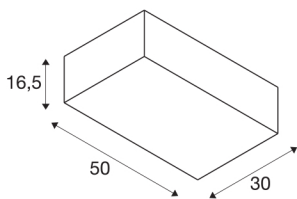

ACCANTO SQUARE E27

Indoor surface-mounted ceiling light black

Stylishly manufactured steel and textile elements give the ACCANTO ceiling light its unmistakable charm. The textile lampshade with the rectangular design, which is available in white or black, ensures that the lamp which is used has homogeneous lighting attributes. We give you the choice thanks to the installed E27 lamp socket. Regardless of whether you want to use an LED lamp, an energy-saving lamp, or a normal commercial incandescent lamp. The ceiling light is supplied ready to be connected to a 230V mains power supply.

TECHNICAL DATA

Item no.:	1002944
Socket	E27
Number of sockets	2
Primary nominal voltage	220-240V ~50/60Hz mA/V
Length	50 cm
Width	30 cm
Height	16.5 cm
Net weight	1.601 kg
Gross weight	2.448 kg
IP Code	IP 20
Safety class	I
Assembly	Surface
Assembly details	Ceiling
Wattage	40 W
Color	black
Maximum ambient temperature	40 °C
BIG WHITE Page	279