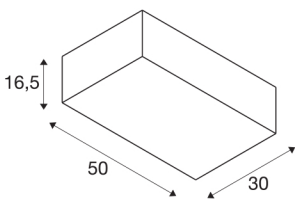

## ACCANTO SQUARE E27

Indoor surface-mounted ceiling light white

Stylishly manufactured steel and textile elements give the ACCANTO ceiling light its unmistakable charm. The textile lampshade with the rectangular design, which is available in white or black, ensures that the lamp which is used has homogeneous lighting attributes. We give you the choice thanks to the installed E27 lamp socket. Regardless of whether you want to use an LED lamp, an energy-saving lamp, or a normal commercial incandescent lamp. The ceiling light is supplied ready to be connected to a 230V mains power supply.

## TECHNICAL DATA

Item no.:	1002945
Socket	E27
Number of sockets	2
Primary nominal voltage	220-240V ~50/60Hz mA/V
Length	50 cm
Width	30 cm
Height	16.5 cm
Net weight	1.612 kg
Gross weight	2.451 kg
IP Code	IP 20
Safety class	I
Assembly	Surface
Assembly details	Ceiling
Wattage	40 W
Color	white
Maximum ambient temperature	40 °C
BIG WHITE Page	279