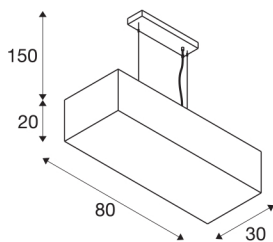

## ACCANTO SQUARE E27

### Indoor pendant white

Stylishly manufactured steel and textile elements give the ACCANTO pendant its unmistakable charm. The textile lampshade with the rectangular design, which is available in white or black, ensures that the lamp which is used has homogeneous lighting attributes. We give you the choice thanks to the installed E27 lamp socket. Regardless of whether you want to use an LED lamp, an energy-saving lamp, or a normal commercial incandescent lamp. The pendant is supplied ready to be connected to a 230V mains power supply.

## TECHNICAL DATA

Item no.:	1002947
Socket	E27
Number of sockets	3
Primary nominal voltage	220-240V ~50/60Hz mA/V
Length	80 cm
Pendant length	150 cm
Width	30 cm
Height	20 cm
Net weight	3.225 kg
Gross weight	5.191 kg
IP Code	IP 20
Safety class	I
Assembly	Surface
Assembly details	Ceiling
Wattage	40 W
Color	white
Maximum ambient temperature	40 °C
BIG WHITE Page	156