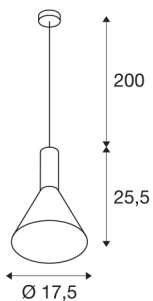

## PHELIA 175 E27

Indoor pendant, black/gold

The conical shaped PHELIA high-voltage pendant offers an abundance of variations. The black and gold luminaire features a round ceiling plate. With its built-in E27 socket, the luminaire is suitable for both LED lamps and energy-saving lamps. The luminaire has a pendant length of 200 cm.

## TECHNICAL DATA

Item no.:	1002948
Socket	E27
Number of sockets	1
Primary nominal voltage	220-240V ~50/60Hz mA/V
Pendant length	200 cm
Height	25.5 cm
Diameter	17.5 cm
Net weight	0.601 kg
Gross weight	0.872 kg
IP Code	IP 20
Safety class	I
Assembly	Surface
Assembly details	Ceiling
Wattage	23 W
Color	gold
Maximum ambient temperature	35 °C
BIG WHITE Page	1