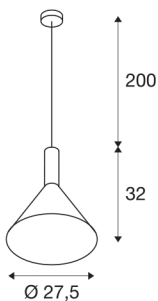

PHELIA 275 E27

Indoor pendant, black/gold

The conical shape of the high-voltage pendant lights in the PHELIA range offer a huge number of different options. These black/gold lights have a round ceiling rose. The integrated E27 base makes this light suitable for LED and energy-saving bulbs. The pendant length on the light is 200cm

TECHNICAL DATA

Item no.:	1002949
Socket	E27
Number of sockets	1
Primary nominal voltage	220-240V ~50/60Hz mA/V
Pendant length	200 cm
Height	32 cm
Diameter	27.5 cm
Net weight	0.754 kg
Gross weight	1.265 kg
IP Code	IP 20
Safety class	I
Assembly	Surface
Assembly details	Ceiling
Wattage	23 W
Color	gold
Maximum ambient temperature	35 °C
BIG WHITE Page	169