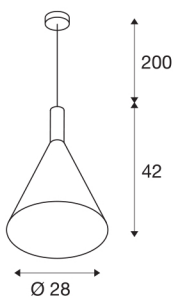

## PHELIA 280 E27

Indoor pendant, black/gold

The conical shaped PHELIA high-voltage pendant offers an abundance of variations. The black and gold luminaire features a round ceiling plate. With its built-in E27 socket, the luminaire is suitable for both LED lamps and energy-saving lamps. The luminaire has a pendant length of 200 cm.

### TECHNICAL DATA

Item no.:	1002950
Socket	E27
Number of sockets	1
Primary nominal voltage	220-240V ~50/60Hz mA/V
Pendant length	200 cm
Height	42 cm
Diameter	28 cm
Net weight	0.882 kg
Gross weight	1.49 kg
IP Code	IP 20
Safety class	I
Assembly	Surface
Assembly details	Ceiling
Wattage	23 W
Color	gold
Maximum ambient temperature	35 °C
BIG WHITE Page	169