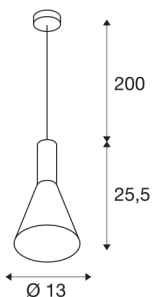

PHELIA 130 E27

Indoor pendant, black/gold

The conical shaped PHELIA high-voltage pendant offers an abundance of variations. The black and gold luminaire features a round ceiling plate. With its built-in E27 socket, the luminaire is suitable for both LED lamps and energy-saving lamps. The luminaire has a pendant length of 200 cm.

TECHNICAL DATA

Item no.:	1002951
Socket	E27
Number of sockets	1
Primary nominal voltage	220-240V ~50/60Hz mA/V
Pendant length	200 cm
Height	25.5 cm
Diameter	13 cm
Net weight	0.575 kg
Gross weight	0.789 kg
IP Code	IP 20
Safety class	I
Assembly	Surface
Assembly details	Ceiling
Wattage	23 W
Color	gold
Maximum ambient temperature	35 °C
BIG WHITE Page	1