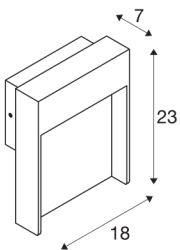

## FLATT

Outdoor LED surface-mounted wall light, 3000K, IP65, anthracite

Would you like a wall light which can be fitted effortlessly? This should have a safety class of at least IP 65, and therefore be thus dustproof and protected from water spray from various directions. Our FLATT WL has IP 65 and is suitable for providing a surface, path or terrace with fantastic illumination. Are you looking for amazing light for your outdoor area? This is provided by the built-in Premium LED of the FLATT POLE 65 floor stand. Incidentally, the FLATT POLE 65 gives you even more advantages as a part of the SLV family. Because we have been successful with our lighting concepts for 40 years, and keep setting the bar higher for ourselves and our products.

## TECHNICAL DATA

Item no.:	1002952
Primary nominal voltage	100-277V ~50/60Hz mA/V
Secondary power / secondary voltage	300mA
Width	18 cm
Height	23 cm
Depth	7 cm
Net weight	2.004 kg
Gross weight	2.266 kg
IP Code	IP 65
Safety class	I
Impact resistance class	IK03
Impact resistance	0,35 Joule
Assembly	Surface
Assembly details	Wall
Wattage	14 W
Lumen	460 lm
Colour temperature	3000/4000 Kelvin
Color	anthracite
CRI	80
LXXBXX data	L70B50
Ambient temperature	40 °C
Minimum ambient temperature	-25 °C