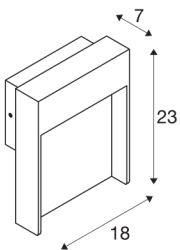

FLATT

Outdoor LED surface-mounted wall light 3000K IP65 anthracite/brown

Would you like a wall light which can be fitted effortlessly? This should have a safety class of at least IP 65, and therefore be thus dustproof and protected from water spray from various directions. Our FLATT WL has IP 65 and is suitable for providing a surface, path or terrace with fantastic illumination. Are you looking for amazing light for your outdoor area? This is provided by the built-in Premium LED of the FLATT POLE 65 floor stand. Incidentally, the FLATT POLE 65 gives you even more advantages as a part of the SLV family. Because we have been successful with our lighting concepts for 40 years, and keep setting the bar higher for ourselves and our products.

TECHNICAL DATA

Item no.:	1002953
Primary nominal voltage	100-277V ~50/60Hz mA/V
Secondary power / secondary voltage	300mA
Width	18 cm
Height	23 cm
Depth	7 cm
Net weight	2.013 kg
Gross weight	2.284 kg
IP Code	IP 65
Safety class	I
Impact resistance class	IK03
Impact resistance	0,35 Joule
Assembly	Surface
Assembly details	Wall
Wattage	14 W
Lumen	500 lm
Colour temperature	3000/4000 Kelvin
Color	brown
CRI	80
LXXBXX data	L70B50
Ambient temperature	40 °C
Minimum ambient temperature	-25 °C