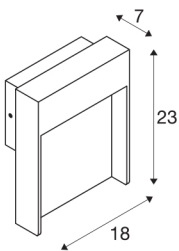

FLATT SENSOR

Outdoor LED surface-mounted wall light, 3000K, IP65, anthracite/brown

Do you want a wall light that is easy to install? It should have at least an IP65 rating and thus be dustproof but also protected against jets of water from various directions. Our FLATT WL is IP65 rated and is ideal, for example, to light up a surface, a path or even a terrace. Thanks to the integrated movement sensor, these lights are a simple way to provide safe illumination. Are you looking for a fantastic light for an outdoor area? That's what you will get with the integrated premium LED in the FLATT POLE 65 free-standing lamp. What's more, as part of the SLV family, the FLATT POLE 65 offers you plenty of other benefits too. We have been successfully designing lights for 40 years and are constantly raising the bar both for ourselves and our products.

TECHNICAL DATA

Item no.:	1002955
Primary nominal voltage	100-277V ~50/60Hz mA/V
Secondary power / secondary voltage	500mA
Width	18 cm
Height	23 cm
Depth	8 cm
Net weight	2.053 kg
Gross weight	2.326 kg
IP Code	IP 54
Safety class	I
Impact resistance class	IK03
Impact resistance	0,35 Joule
Assembly	Surface
Assembly details	Wall
Wattage	16 W
Lumen	600 lm
Colour temperature	3000/4000 Kelvin
Color	brown
CRI	80
LXXBXX data	L70B50
Ambient temperature	40 °C
Minimum ambient temperature	-25 °C