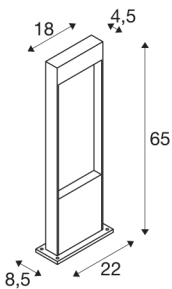

FLATT POLE 65

Outdoor LED floor stand, 3000K, IP65, anthracite

Would you like a floor stand which can be effortlessly mounted on the floor? This should have a safety class of at least IP 65, and therefore be thus dustproof and protected from water spray from various directions. Our FLATT POLE 65 has IP 65 and is therefore brilliant for lighting a path or the terrace. Are you looking for amazing light for your outdoor area? This is provided by the built-in Premium LED of the FLATT POLE 65 floor stand. Incidentally, the FLATT POLE 65 gives you even more advantages as a part of the SLV family. Because we have been successful with our lighting concepts for 40 years, and keep setting the bar higher for ourselves and our products.

TECHNICAL DATA

Item no.:	1002956
Primary nominal voltage	100-240V ~50/60Hz mA/V
Secondary power / secondary voltage	350mA
Length	18 cm
Width	4.5 cm
Height	65 cm
Net weight	3.412 kg
Gross weight	3.857 kg
IP Code	IP 65
Safety class	I
Impact resistance class	IK03
Impact resistance	0,35 Joule
Assembly	Surface
Assembly details	Ground
Wattage	9.7 W
Lumen	400 lm
Colour temperature	3000/4000 Kelvin
Color	anthracite
CRI	80
LXXBXX data	L70B50
Ambient temperature	40 °C
Minimum ambient temperature	-25 °C