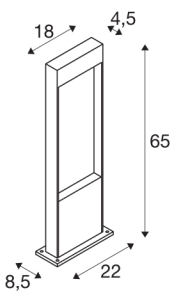

FLATT POLE 65

Outdoor LED floor stand, 3000K, IP65, anthracite/-brown

Do you want a free-standing light that is easy to install on the ground? It should have at least an IP65 rating and thus be dustproof but also protected against jets of water from various directions. Our FLATT POLE 65 is IP65 rated and is ideal, for example, to light up a path or even a terrace. Are you looking for a fantastic light for an outdoor area? That's what you will get with the integrated premium LED in the FLATT POLE 65 free-standing lamp. What's more, as part of the SLV family, the FLATT POLE 65 offers you plenty of other benefits too. We have been successfully designing lights for 40 years and are constantly raising the bar both for ourselves and our products.

TECHNICAL DATA

Item no.:	1002957
Primary nominal voltage	100-240V ~50/60Hz mA/V
Secondary power / secondary voltage	350mA
Length	18 cm
Width	4.5 cm
Height	65 cm
Net weight	3.417 kg
Gross weight	3.903 kg
IP Code	IP 65
Safety class	I
Impact resistance class	IK03
Impact resistance	0,35 Joule
Assembly	Surface
Assembly details	Ground
Wattage	9.7 W
Lumen	400 lm
Colour temperature	3000/4000 Kelvin
Color	brown
CRI	80
LXXBXX data	L70B50
Ambient temperature	40 °C
Minimum ambient temperature	-25 °C