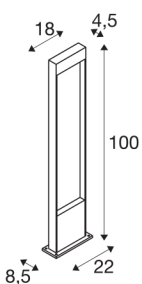

FLATT POLE 100

Outdoor LED floor stand, 3000K, IP65, anthracite

Would you like a floor stand which can be effortlessly mounted on the floor? This should have a safety class of at least IP 65, and therefore be thus dustproof and protected from water spray from various directions. Our FLATT POLE 100 has IP 65 and is therefore brilliant for lighting a path or the terrace. Are you looking for amazing light for your outdoor area? This is provided by the built-in Premium LED of the FLATT POLE 100 floor stand. Incidentally, the FLATT POLE 65 gives you even more advantages as a part of the SLV family. Because we have been successful with our lighting concepts for 40 years, and keep setting the bar higher for ourselves and our products.

TECHNICAL DATA

Item no.:	1002958
Primary nominal voltage	100-240V ~50/60Hz mA/V
Secondary power / secondary voltage	350mA
Length	18 cm
Width	4.5 cm
Height	100 cm
Net weight	4.627 kg
Gross weight	5.235 kg
IP Code	IP 65
Safety class	I
Impact resistance class	IK03
Impact resistance	0,35 Joule
Assembly	Surface
Assembly details	Ground
Wattage	9.7 W
Lumen	400 lm
Colour temperature	3000/4000 Kelvin
Color	anthracite
CRI	80
LXXBXX data	L70B50
Ambient temperature	40 °C
Minimum ambient temperature	-25 °C