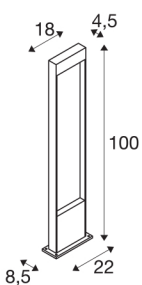

FLATT POLE 100

Outdoor LED floor stand, 3000K, IP65, anthracite/-brown

Do you want a free-standing light that is easy to install on the ground? It should have at least an IP65 rating and thus be dustproof but also protected against jets of water from various directions. Our FLATT POLE 100 is IP65 rated and is ideal, for example, to light up a path or even a terrace. Are you looking for a fantastic light for an outdoor area? That's what you will get with the integrated premium LED in the FLATT POLE 100 free-standing lamp. What's more, as part of the SLV family, the FLATT POLE 100 offers you plenty of other benefits too. We have been successfully designing lights for 40 years and are constantly raising the bar both for ourselves and our products.

TECHNICAL DATA

Item no.:	1002959
Primary nominal voltage	100-240V ~50/60Hz mA/V
Secondary power / secondary voltage	350mA
Length	18 cm
Width	4.5 cm
Height	100 cm
Net weight	4.624 kg
Gross weight	5.216 kg
IP Code	IP 65
Safety class	I
Impact resistance class	IK03
Impact resistance	0,35 Joule
Assembly	Surface
Assembly details	Ground
Wattage	9.7 W
Lumen	400 lm
Colour temperature	3000/4000 Kelvin
Color	brown
CRI	80
LXXBXX data	L70B50
Ambient temperature	40 °C
Minimum ambient temperature	-25 °C