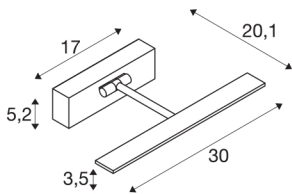

## RETRATO

Indoor LED surface-mounted wall light, 3000K, chrome

RETRATO WL in which the canopy and the lamp head are connected via an arm together with two joint pieces. The incorporated LEDs make it possible to provide your exhibits with gentle illumination by UV-free LED light without significant heat dissipation. Both assembled joints ensure that the lamp is aligned perfectly. The luminaire is available in several housing colours. Thanks to the assembled LED power supply, the electrical connection of the luminaire is made directly via 230V mains power supply. This luminaire contains built-in LED lamps.