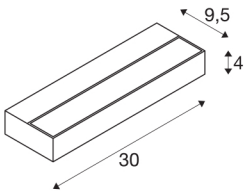

SEDO 7

Indoor LED surface-mounted wall light, 3000K, alu

The LED variant of the SEDO wall light is made of aluminium and has a frosted glass cover. Designed for the use of energy-saving LEDs, the SEDO 7 wall light is ready for direct connection to a 230V mains power supply thanks to the pre-installed operating device.

TECHNICAL DATA

Item no.:	1002964
Primary nominal voltage	220-240V ~50/60Hz mA/V
Secondary power / secondary voltage	350mA
Length	30 cm
Height	4 cm
Depth	9.5 cm
Net weight	0.809 kg
Gross weight	1.021 kg
IP Code	IP 20
Safety class	I
Assembly	Surface
Assembly details	Wall
Wattage	11.5 W
Lumen	1020 lm
Colour temperature	3000 Kelvin
Color	aluminium
CRI	80
LXXBXX data	L70B50
BIG WHITE Page	207