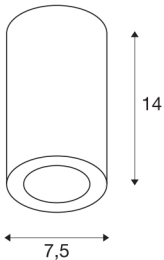

NAGY 75 QPAR51

Indoor LED surface-mounted ceiling light, white

The NAGY plaster luminaire is a highly individual ceiling light with a puristic, clear design. Prepared for accommodating GU10 halogen or retrofit LED lamps, it is ready for direct connection to the 230V mains power supply. After priming, the luminaire can be painted with wall paint as desired.

TECHNICAL DATA

Item no.:	1002965
Socket	GU10
Number of sockets	1
Primary nominal voltage	220-240V ~50/60Hz mA/V
Height	14 cm
Diameter	7.5 cm
Net weight	0.714 kg
Gross weight	0.859 kg
IP Code	IP 20
Safety class	I
Impact resistance class	IK02
Impact resistance	0,2 Joule
Assembly	Surface
Assembly details	Ceiling
Wattage	10 W
Color	white
BIG WHITE Page	287